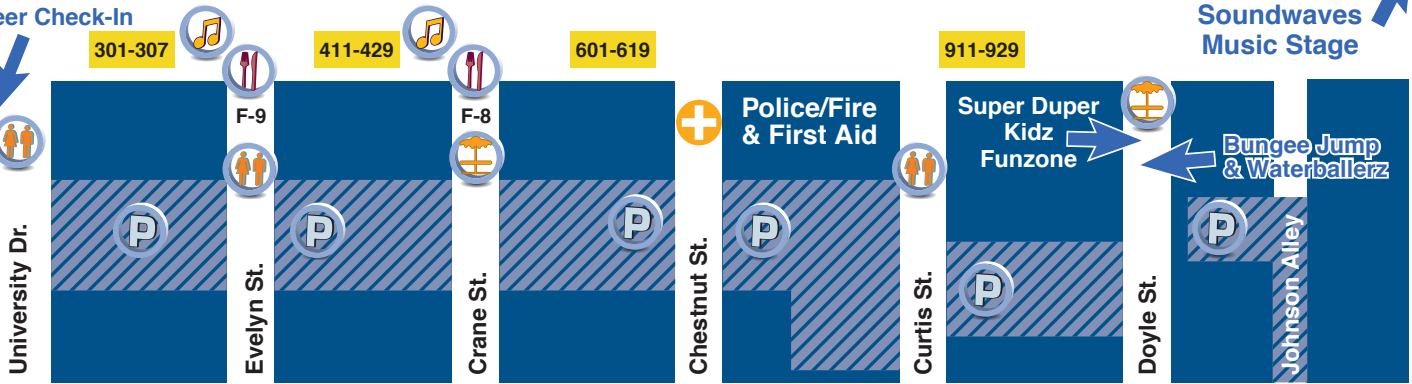

Santa Cruz Avenue

← TO 280

Event Info Booth/
Volunteer Check-In

Menlo Avenue

Menlo Avenue

- 
Food
- 
Seating Area
- 
Beverages
- 
Music
- 
Parking
- 
Restrooms